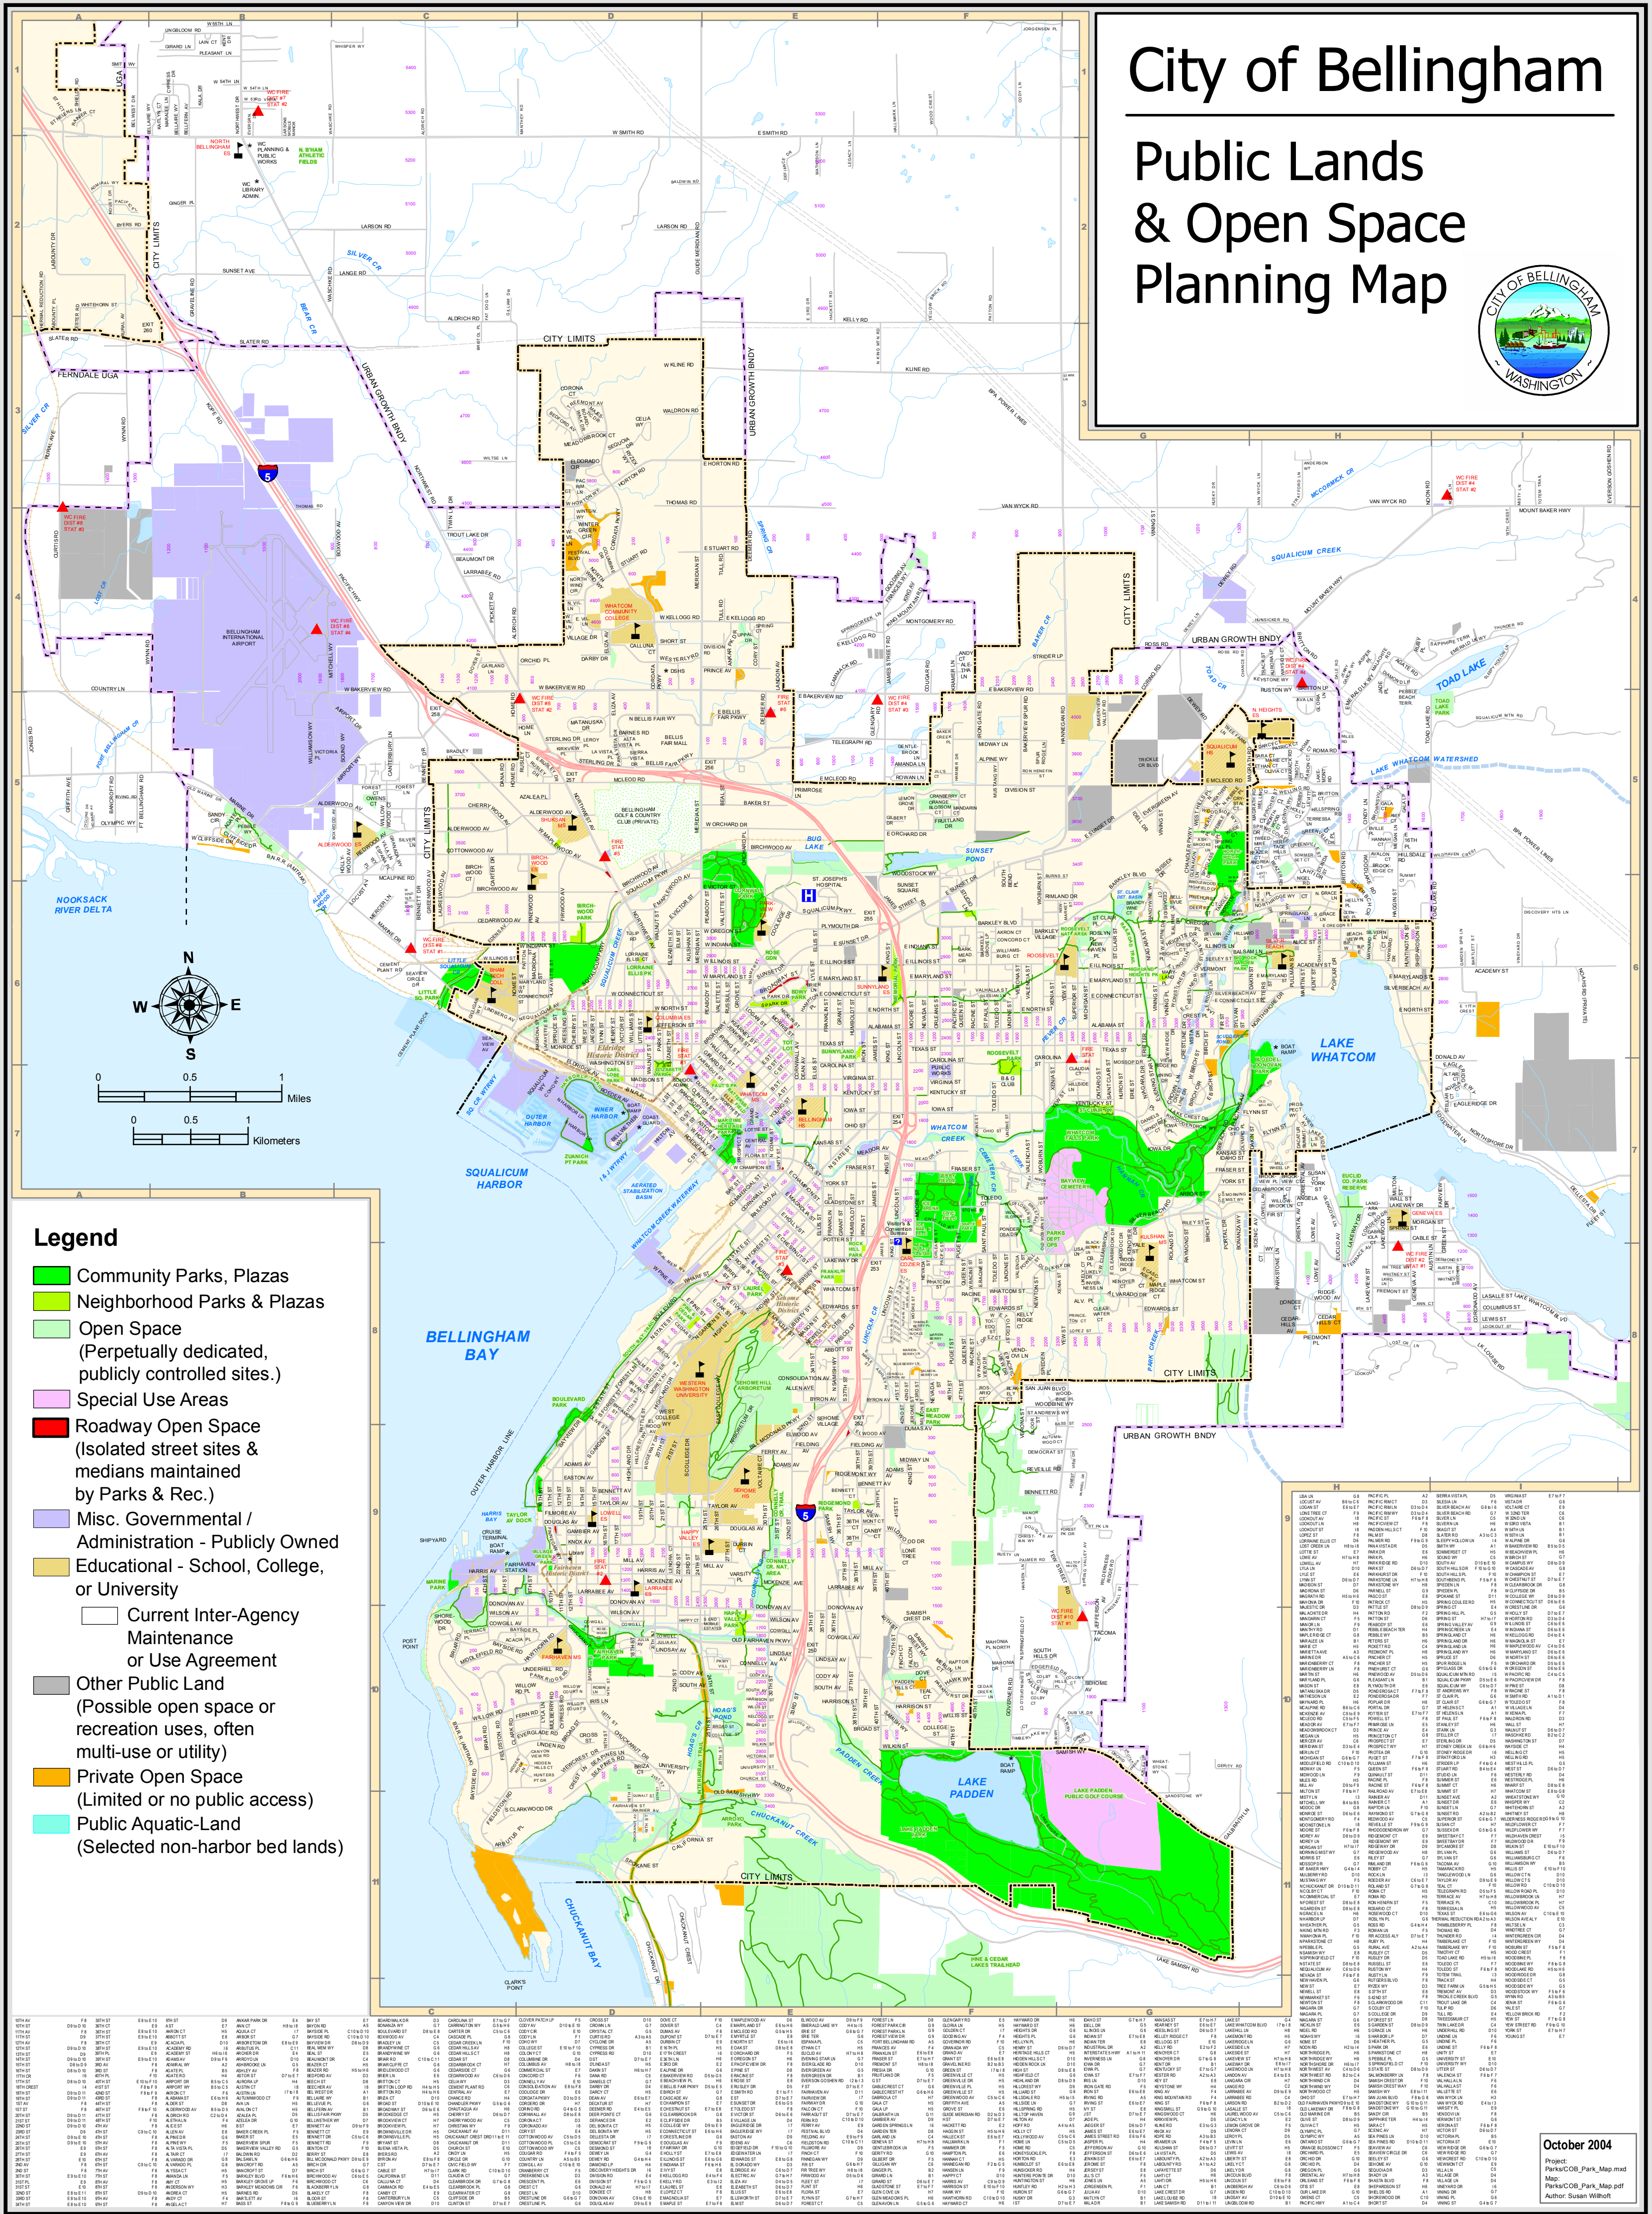

City of Bellingham

Public Lands & Open Space Planning Map

Legend

- Community Parks, Plazas
- Neighborhood Parks & Plazas
- Open Space
(Perpetually dedicated, publicly controlled sites.)
- Special Use Areas
- Roadway Open Space
(Isolated street sites & medians maintained by Parks & Rec.)
- Misc. Governmental / Administration - Publicly Owned
- Educational - School, College, or University
- Current Inter-Agency Maintenance or Use Agreement
- Other Public Land
(Possible open space or recreation uses, often multi-use or utility)
- Private Open Space
(Limited or no public access)
- Public Aquatic-Land
(Selected non-harbor bed lands)